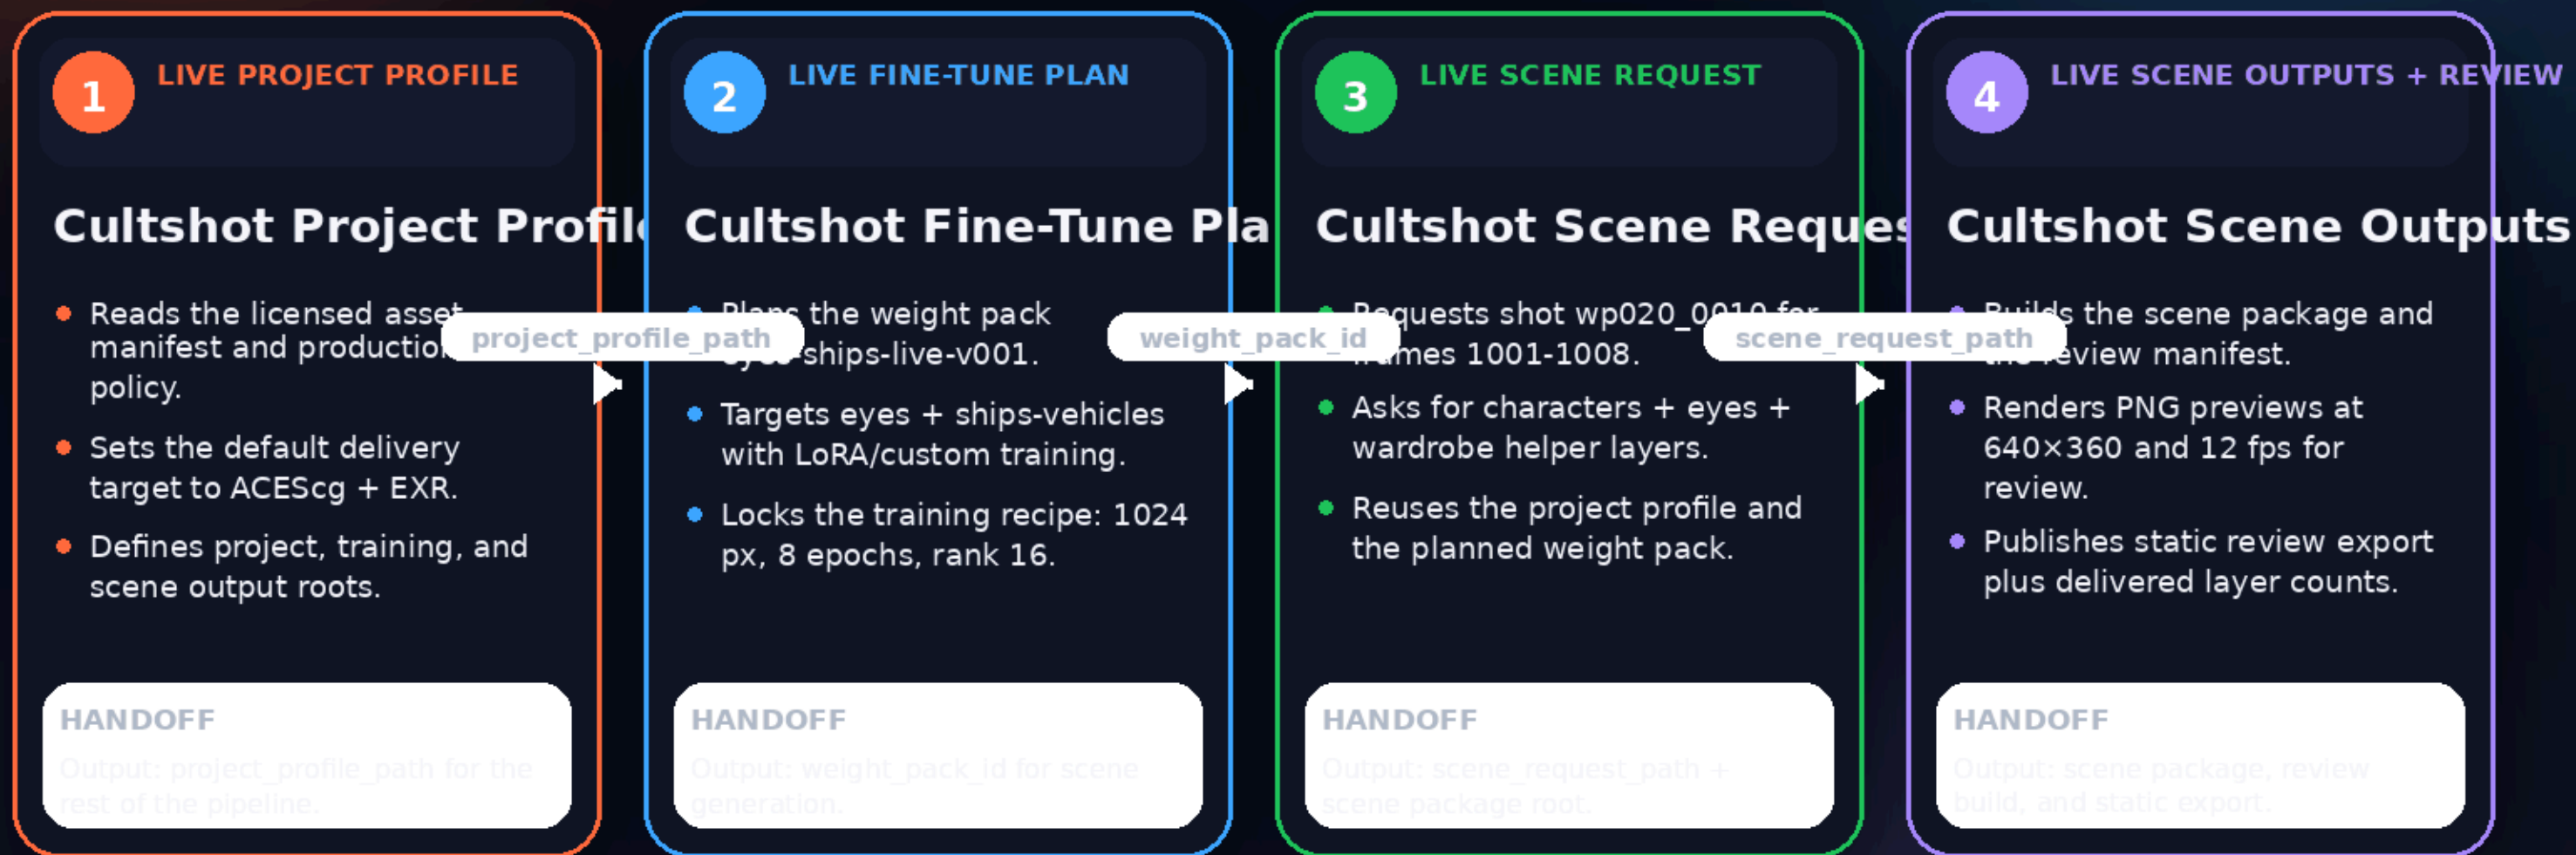

Live ComfyUI workflow as a step-by-step pipeline

Clearer view of the actual four-node live graph: what each node does, what it receives, and what it hands off.

Live workflow source: [custom_nodes/cultshot/example_workflows/radial_live_cultshot_test_workflow.json](#)

Live run: shot wp020_0010 • frames 1001-1008 • requested families characters+eyes+wardrobe • review + static export enabled